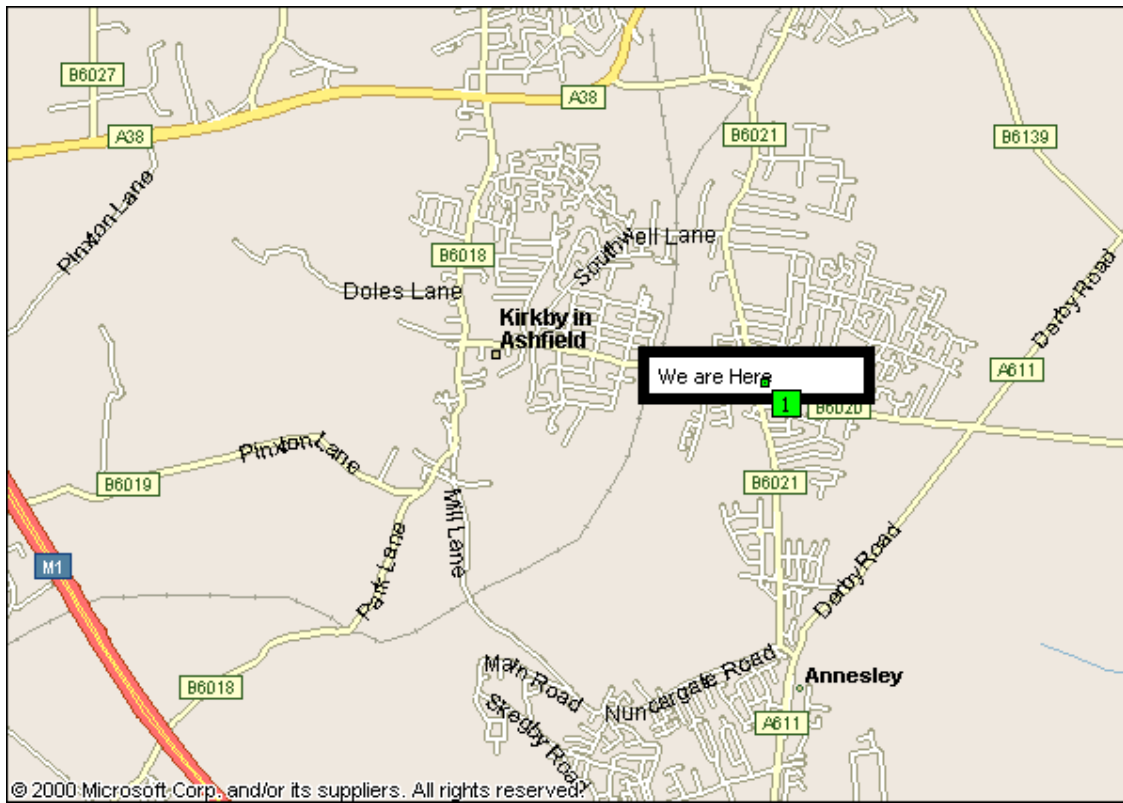

## **How to reach Wheatley House Diamond Avenue Kirkby in Ashfield Notts.**

From the M1, leave at junction 27 signed Kirkby in Ashfield. Take the B0621 towards Kirkby in Ashfield. Follow this road until you reach a set of traffic lights on a roundabout. Turn left still on the B0621 through to Annesley, through a second set of lights continue on through and out of Annesley past Hollinwell Golf course until you arrive at a third set of traffic lights, where you should turn left into Kirkby in Ashfield on B6020. This takes you onto Diamond Avenue. The offices are at the bottom of Diamond Avenue just before the traffic lights next door to Trinity Methodist Church

There is a road just before the offices called Precinct road where you should turn right off Diamond Avenue and generally you can find a free parking space.

**THEN**

Come through the porch and the courtyard and up a spiral staircase to our reception.

## Directions to Mark Wheatley Associates

## Local Map detailing the location of Wheatley House